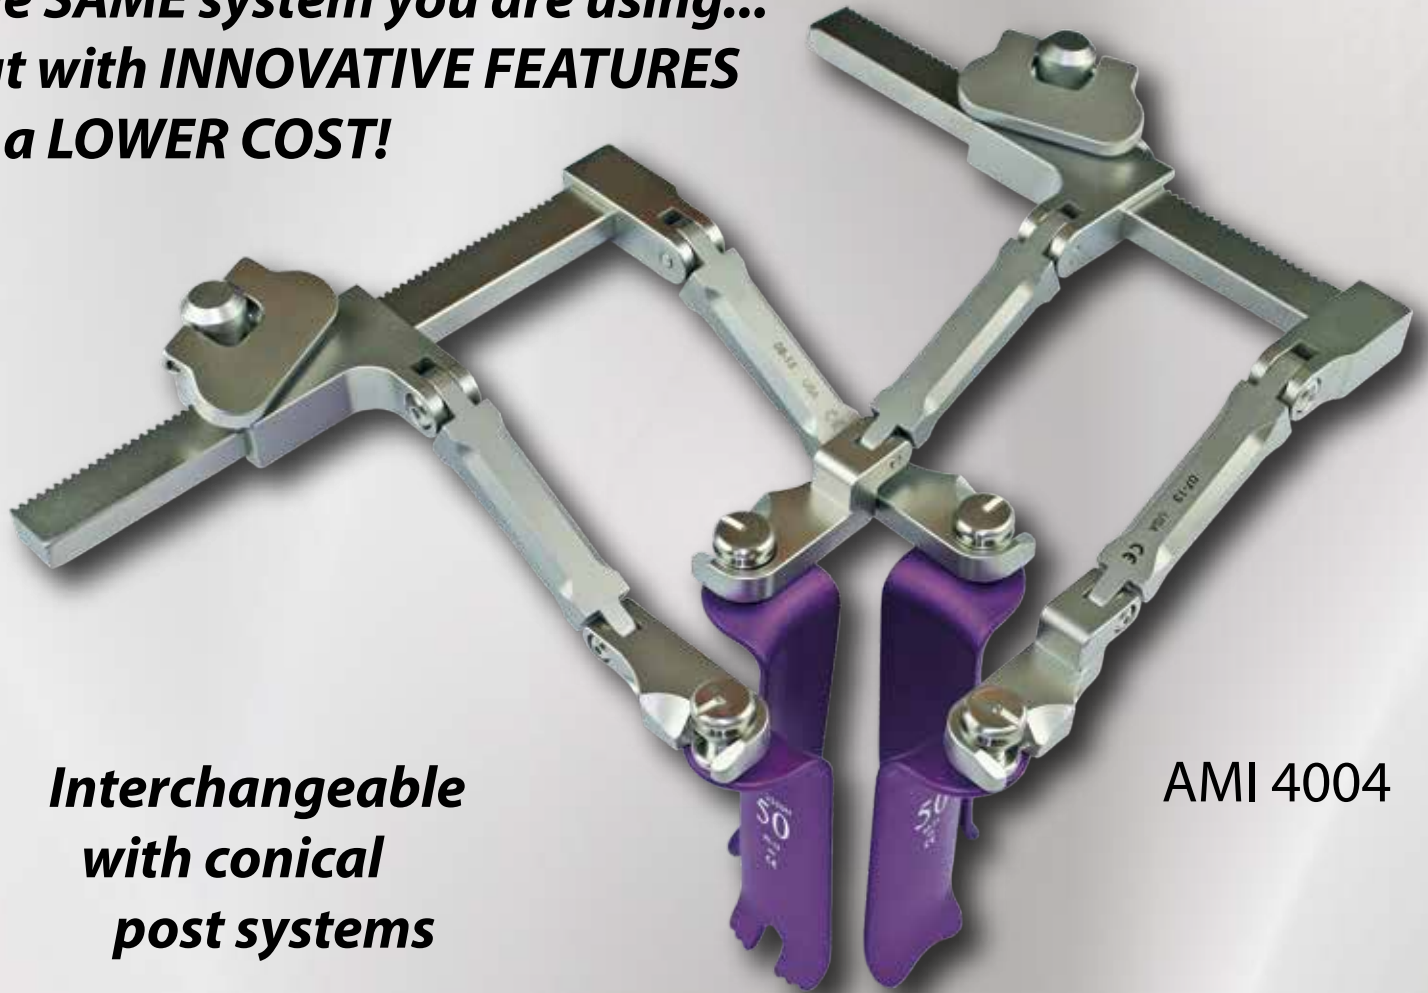

**ARTISAN**  
MEDICAL DEVICES

## *Artisan TrimLine Cervical Retractor System*

***The SAME system you are using...  
but with INNOVATIVE FEATURES  
at a LOWER COST!***

***Interchangeable  
with conical  
post systems***

AMI 4004

***Innovative  
Blade-Alignment Groove***

## INNOVATIVE ITEMS

**TL Blunt Blades  
30mm-65mm**

**TL Notched Blades  
30mm-65mm**