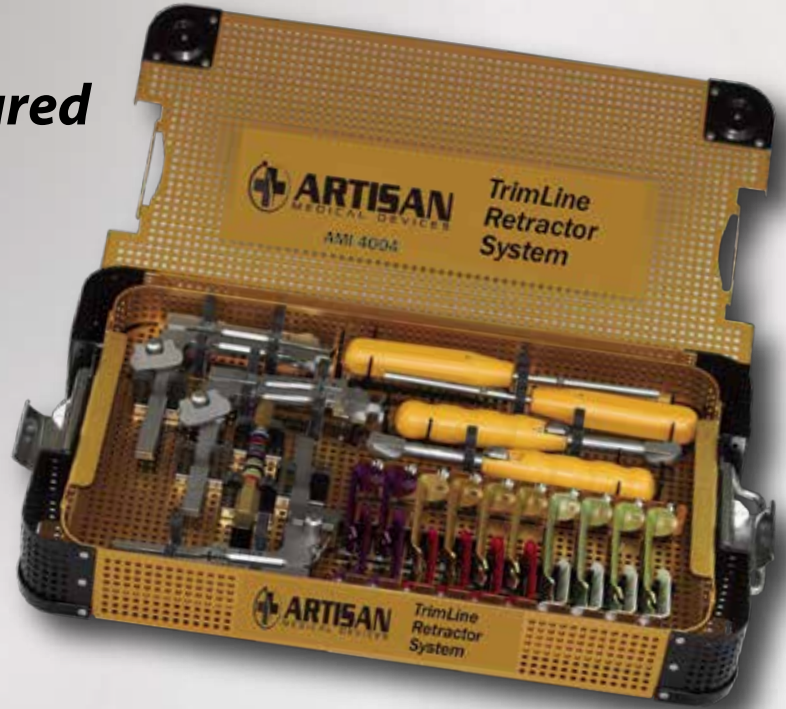

ARTISAN
MEDICAL DEVICES

Artisan TrimLine Cervical Retractor System

**Our TrimLine set is configured
in the same way as
our competitors' version**

INNOVATIVE ITEMS

**TL Blunt Blades
30mm-65mm**